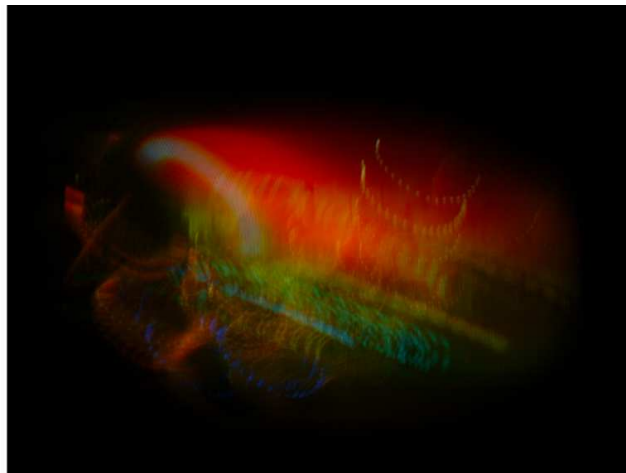

marco zagaria

**images from the series
"photorama"**

2008-2014

"DSCF4186", "DSCF4185", "DSCF4184", Direct intake in front of a TV set, 2012, c-print on dibond, dim 80x60

"DSCF4197", "DSCF4214", "DSCF4196", Direct intake from a camera and a television set,
2012, c-print on dibond, dim 80x60

"DSCF4189", "DSCF4288", Direct intake from a camera and a television set, 2012, c-print on dibond, dim 80x60

"DSCF3881", Direct intake from a camera and a television set, 2012, c-print on dibond, dim 80x60

"SCN0154", Direct intake from a scanner and a TV set, 2010, c-print on dibond, dim 80x60

"SCN0219", Direct intake from a scanner and a TV set, 2010, c-print on dibond,

"SCN0115", Direct intake from a scanner, 2010, c-print on dibond, dim 80x60