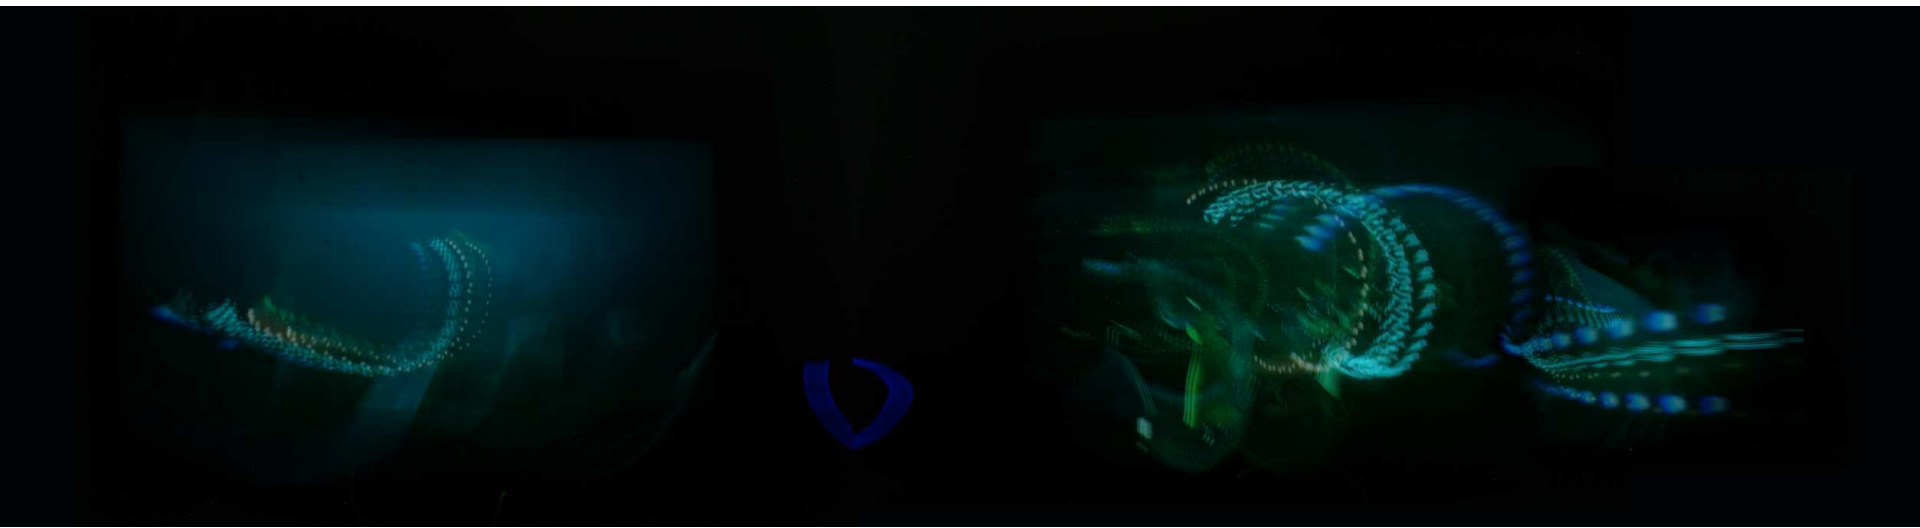

marco zagaria

**images from the series
"photorama"**

2008-2014

"DSCF4186", "DSCF4185", "DSCF4184", Direct intake in front of a TV set, 2012, c-print on dibond, dim 80x60

"DSCF4197", "DSCF4214", "DSCF4196", Direct intake from a camera and a television set,
2012, c-print on dibond, dim 80x60

"DSCF4189", "DSCF4288", Direct intake from a camera and a television set, 2012, c-print on dibond, dim 80x60

"DSCF3881", Direct intake from a camera and a television set, 2012, c-print on dibond, dim 80x60

"SCN0154", Direct intake from a scanner and a TV set, 2010, c-print on dibond, dim 80x60

"SCN0219", Direct intake from a scanner and a TV set, 2010, c-print on dibond,

"SCN0115", Direct intake from a scanner, 2010, c-print on dibond, dim 80x60